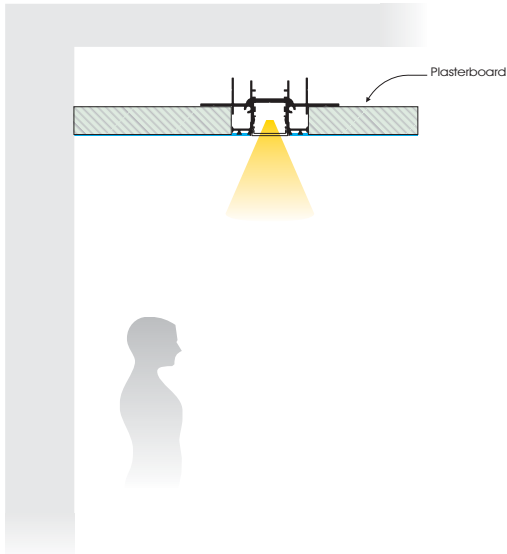

LINILINE TRIMLESS

Aluminium Profile

- Liniline trimless aluminium profile.
- Special design and construction to meet the most demanding lighting designs.
- Variety of accessories.
- Available either with lens or with cover (clear, frosted, satin).

Trimless

| Image | Code | Description | Length | Design-Detail |
|--|--|---|----------------|--|
|  | PRF.080 | LINILINE TRIMLESS alum.prof. / Anodized | 2m |  |
|  | PRF.117 | SLIDING BASE alum.prof. / Anodized | 2m |  |
|  | COV.033 | PMMA LENS COVER Note: At 70° only 10mm LED strip width | 2m |  |
|  | COV.004 COV.005 COV.006 | PMMA CLEAR COVER PMMA FROSTED COVER PMMA SATIN COVER | 2m 2m 2m |  |
|  | CAP.011 | END CAP ALUM. | |  |
|  | PRH.043 PRH.044 PRH.045 PRH.046 PRH.047 PRH.048 | EXTENSION LINE EXTENSION L 90° EXTENSION T EXTENSION X EXTENSION VER-I CORNER 90° EXTENSION VER-O CORNER 90° | |  |
|  | PRH.059 PRH.060 PRH.061 | L TYPE 90° LINILINE TRIMLESS T TYPE 90° LINILINE TRIMLESS X TYPE LINILINE TRIMLESS | |  |
|  | PRH.062 PRH.063 | VER-I CORNER 90° LINILINE TRIMLESS VER-O CORNER 90° LINILINE TRIMLESS | |  |