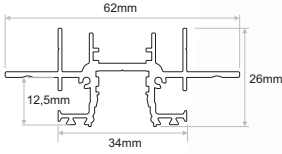

LINILINE TRIMLESS

Aluminium Profile

- Liniline trimless aluminium profile.
- Special design and construction to meet the most demanding lighting designs.
- Variety of accessories.
- Available either with lens or with cover (clear, frosted, satin).

Trimless

| Image | Code | Description | Length | Design-Detail |
|--|--|---|----------------|--|
|  | PRF.080 | LINILINE TRIMLESS alum.prof. / Anodized | 2m |  |
|  | PRF.117 | SLIDING BASE alum.prof. / Anodized | 2m |  |
|  | COV.033 | PMMA LENS COVER Note: At 70° only 10mm LED strip width | 2m |  |
|  | COV.004 COV.005 COV.006 | PMMA CLEAR COVER PMMA FROSTED COVER PMMA SATIN COVER | 2m 2m 2m |  |
|  | CAP.011 | END CAP ALUM. | |  |
|  | PRH.043 PRH.044 PRH.045 PRH.046 PRH.047 PRH.048 | EXTENSION LINE EXTENSION L 90° EXTENSION T EXTENSION X EXTENSION VER-I CORNER 90° EXTENSION VER-O CORNER 90° | |  |
|  | PRH.059 PRH.060 PRH.061 | L TYPE 90° LINILINE TRIMLESS T TYPE 90° LINILINE TRIMLESS X TYPE LINILINE TRIMLESS | |  |
|  | PRH.062 PRH.063 | VER-I CORNER 90° LINILINE TRIMLESS VER-O CORNER 90° LINILINE TRIMLESS | |  |